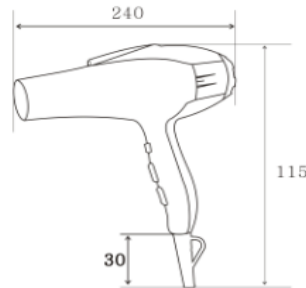

Room 10C60/10C62. 10F Shanghai Mart Tower
2299 Yan An. Road West, Changning District
Shanghai 200336 China

www.amsupplyasia.com
+86 21 5291 9259
info@amsupplyasia.com

HAIR DRYER

Reference	AMS-HD001
Dimensions(mm) Width x Height	240x115
Rating Power(w)	1800
Color	Black
Rating Voltage/Frequency	AC 220-240V, 110-127V, 50Hz/60Hz

OTHERS

- »»Without holder
- »» With LED Light
- »» Integrated overheating protection system
- »»Three temperature shifts: Cold, warm and hot wind
- »»Two air speeds
- »»Cold shot button
- »»2.5m x 1.5mm² straight cord
- »» With suitable removable nozzle
- »»With a black velvet storage bag (optional)
- »»CE Approved

Details of HAIR DRYER

- 1.- LED LIGHT
- 2.- COOL SHOT BUTTON
- 3.- WIND SETTING "0"/"1"/"2", "0"=NO WIND, "1"= 1st LEV WIND
  "2"= 2nd LEV WIND
- 4.- HOT HEAT SETTING:"0"/"1"/"2", "0"=COOL WIND, "1"= 1st LEV HOT HEATING
  "2"= 2nd LEV HOT HEATING
- 5.- HAIR DRYER NOZZLE

Packing Information

Psc per carton	12
Carton size (mm)	620x260x585
Net/gross weight (kg)	14 / 15