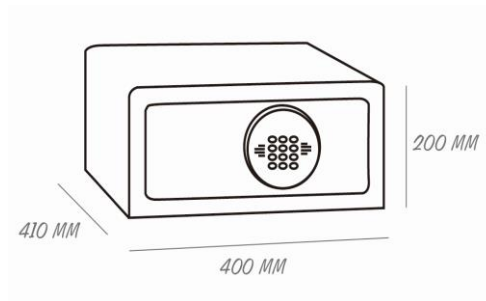

Room 10C60/10C62. 10F Shanghai Mart Tower
2299 Yan An. Road West, Changning District
Shanghai 200336 China

TECHNICAL SHEET AMS-LB01-NA

www.amsupplyasia.com
+86 21 5291 9259
info@amsupplyasia.com

SAFE BOX	
Reference	AMS-LB01-NA
Material	Hot rolled steel
External Dimensions(mm) Width x Height x Depth	400x200x410
Internal Dimensions (mm) Width x Height x Depth	396x146x406
Volume (l)	27.5
Body thickness (mm)	2
Door thickness (mm)	5
Solid Bolt (mm)	20
Color	Black
Anchorage	2 fixing holes in the base and 4 in the back. Included 4 x 8x80 galvanized steel expansion anchoring units.
Interior mat	Color black, 5 mm thick
Internal light	Yes
Rental	Yes System of rent by means of magnetic rod that activates the safe.
Inner socket	Universal socket without USB
Door cut and door frame	Laser
Net weight (Kg)	14.1
Loading Qty. 20'	700
OPENING	
<ul style="list-style-type: none"> »» Opening system: Motorized electronic. »» 12 manager codes, through the external control unit. »» 6-digit user code. »» Audit of opening and closing of the last 100 registrations through CEU and software. »» NO key for emergency opening. »» Powered by 4 AA alkaline batteries. »» Battery holder with anti-theft screw. »» Low battery indicator. 	
OTHERS	
<ul style="list-style-type: none"> »» The external unit allows: Initialize the box (date, time, room number). Make emergency openings. Read the last 100 opening and closing records, as well as dump them to a computer for later printing. »» It includes software that allows you to display the dump logs on the screen and print them. »» Memory Flash-Ram: information is not lost even if it runs out of batteries. »» The screws are made of 304 stainless steel. 	

Details of SAFE BOX

Color Change

Depth Change

Internal Light

Laser cut

Audit function

Room number

Universal socket

Rental

Packing Information

Psc per carton	1
Carton size (mm)	413x228x424
Net/gross weight (kg)	14.1/15.1