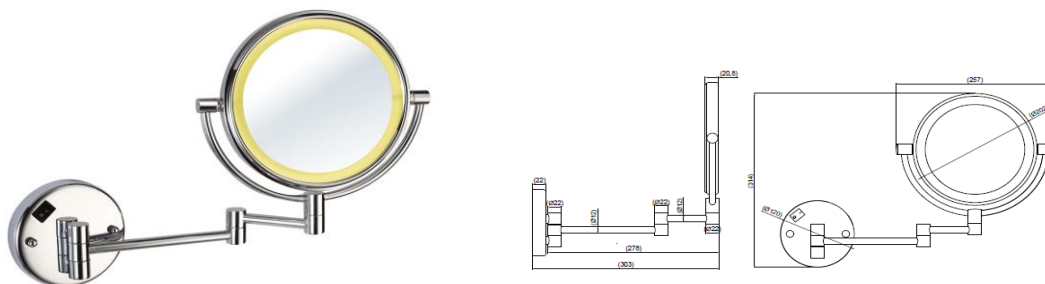

Room 10C60/10C62. 10F Shanghai Mart Tower
2299 Yan An. Road West, Changning District
Shanghai 200336 China

www.amsupplyasia.com

+86 21 5291 9259

info@amsupplyasia.com

WALL-MOUNTED LED ROATING MIRROR

Reference	AMS-VM005-1X3X
Size (mm)	φ200
Voltage	110/220 V
LED light color	3000K warm color or 6000K cold color
Magnification	3 X
Material	Brass
Finish	Chrome plated

OTHERS

»» Can be hardwired into the wall or used as plug in. Installation hardware included.

Details of WALL-MOUNTED LED ROATING MIRROR

Packing Information	
Psc per carton	8
Carton size (mm)	615x433x390
Net/gross weight (kg)	13.6/14.4