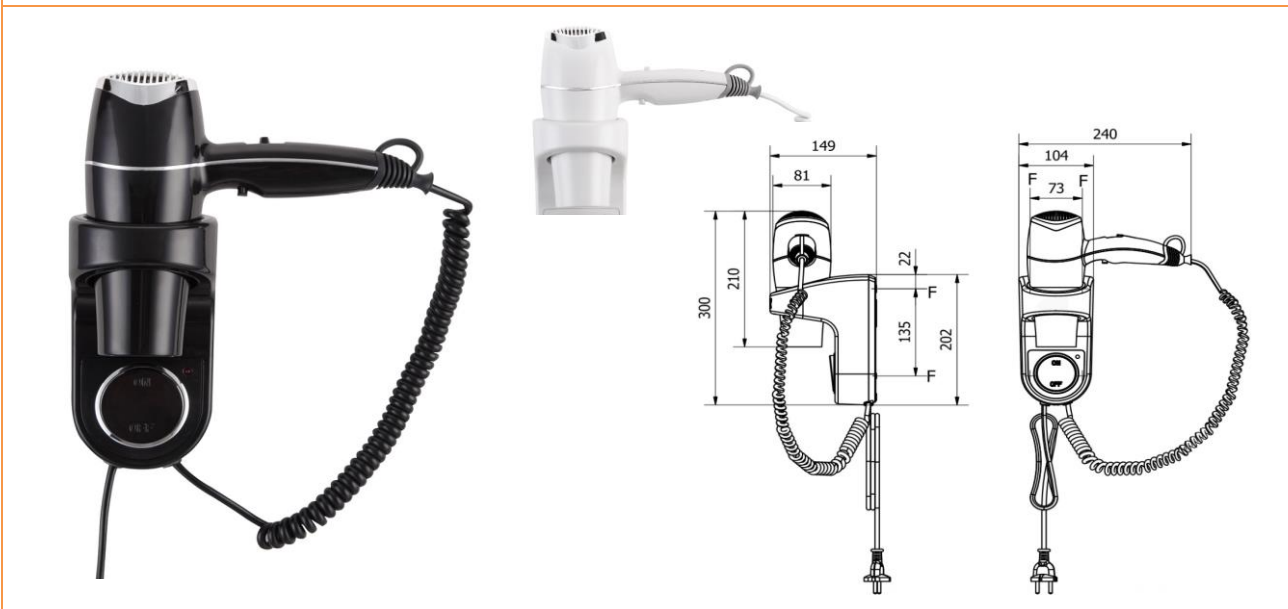

Wall mounted HAIR DRYER

Reference	AMS-HD003
Dimensions(mm) Width x Height	300*240
Rating Power(w)	1800
Color	Black, White
Rating Voltage/Frequency	AC 220-240V, 110-127V, 50Hz/60Hz

OTHERS

- »» Heating element: power 200-1700 W
- »» Air temp.(at 10 cm distance at 21 °C): 65 °C
- »» Electrical isolation: Class II
- »» Noise level (at 2 m): 68 dB
- »» Effective airflow: 80 m3/h
- »» Air speed: 24 M/S
- »» Length of the Cord: 1000mm
- »» Installation height: 1300 - 1500mm
- »» RPM: 11000-13000
- »» Protection level: IP 20
- »» three speed positions: 2-Hot air flow, 1-Warm air flow, C-Cool air flow
- »» Slightly press on the spring button to turn on and work, release that switch to turn off
- »» Characterized with a general power switch to allow this unit be power off when is not in using

Details of HAIR DRYER

Packing Information	
Psc per carton	12
Carton size (mm)	595x455x350
Net/gross weight (kg)	13.5 KGS